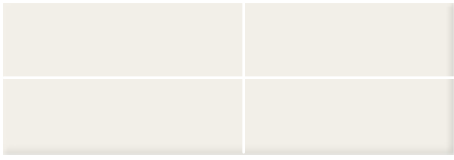

BEVEL

Bevel Bianco
10x20

Bevel Red
10x20

Bevel Cream
10x20

Bevel Nero
10x20

Name: Bevel

Usage: wall

Size: 10x20

Finish: gloss

Material: glazed ceramic

Style: bevel edged classic style

Price Range: £27.80 - £36.00 sqm

tile shapes

01442 234635

IDEA (CITTA)

Idea White
10x30

Idea Beige
10x30

Idea Grey
10x30

Name: Idea
Usage: wall
Size: 10x30
Finish: satin
Material: glazed ceramic
Style: brick shape, modular size
Price Range: £35.96 sqm

tile shapes

01442 234635

BITS & NIZZA

Wall

Bits Vetri Pearl MC
25x38

Bits Vetri Grey MC
25x38

Nizza Bianco
25x33

Bits Latina Beige
25x38

Bits Legno Trend
25x38

Name: Bits & Nizza

Usage: wall

Size: 25x38 & 25x33