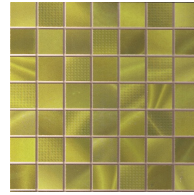

Idea Beige
10x30

Idea Grey
10x30

Name: Idea
Usage: wall
Size: 10x30
Finish: satin
Material: glazed ceramic
Style: brick shape, modular size
Price Range: £35.96 sqm

tile shapes

01442 234635

BITS & NIZZA

Wall

Bits Vetri Pearl MC
25x38

Bits Vetri Grey MC
25x38

Nizza Bianco
25x33

Bits Latina Beige
25x38

Bits Legno Trend
25x38

Name: Bits & Nizza

Usage: wall

Size: 25x38 & 25x33

Finish: gloss mosaic style

Material: glazed ceramic

Style: mosaic look

Extra info: use as decors or as a mosaic feature wall

Price Range: £38.30 sqm

01442 234635

PERLAGE & MALLA BIMBA

Perlage Nacar
20x50

Malla Bimba Pistachio
25x25

Malla Bimba Nero
25x25

Name: Perlage
Usage: wall
Size: 20x50
Finish: mosaic lustre
Material: glazed ceramic
Style: contemporary
Price Range: £40.80 sqm

Name: Malla Bimba
Usage: wall
Size: 25x25
Finish: mosaic
Material: glazed ceramic
Style: contemporary
Price Range: £9.96 each