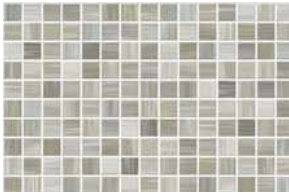

BEVEL

Bevel Bianco
10x20

Bevel Red
10x20

Bevel Cream
10x20

Bevel Nero
10x20

Name: Bevel

Usage: wall

Size: 10x20

Finish: gloss

Material: glazed ceramic

Style: bevel edged classic style

Price Range: £27.80 - £36.00 sqm

tile shapes

01442 234635

IDEA (CITTA)

Idea White
10x30

Idea Beige
10x30

Idea Grey
10x30

Name: Idea
Usage: wall
Size: 10x30
Finish: satin
Material: glazed ceramic
Style: brick shape, modular size
Price Range: £35.96 sqm

tile shapes

01442 234635

BITS & NIZZA

Wall

Bits Vetri Pearl MC
25x38

Bits Vetri Grey MC
25x38

Nizza Bianco
25x33

Bits Latina Beige
25x38

Bits Legno Trend
25x38

Name: Bits & Nizza

Usage: wall

Size: 25x38 & 25x33