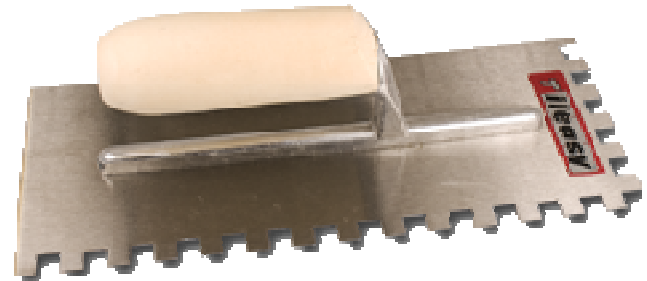

ADHESIVE & GROUT

TOOLS

DRILL BITS & GUIDES

TRIMS

Plastic Square edge available in Ivory & White

Metal Square edge available in chrome & stainless steel effect

Square listello strip available in chrome and stainless steel effect

Round edge available in Ivory & White

Boxtrim available Chrome

Arc listello strip available in chrome

UNDERFLOOR HEATING

The Floor
Warming
Company

Available in 160w/m (floor Warming Mat) or 200w/m (sole Source heating) with options on thermostats and a life time guarantee.

ANCILLARY PRODUCTS

-  **SELF ADHESIVE**
-  **ULTRA THIN**
-  **EASY TO CUT**
-  **EASY TO INSTALL**
-  **TIME SAVING**
-  **READY TO TILE**
-  **COST EFFECTIVE**
-  **MOISTURE RESISTANT**
-  **NO DRILLING**
-  **REDUCES STRESS ON TILED FLOORS**