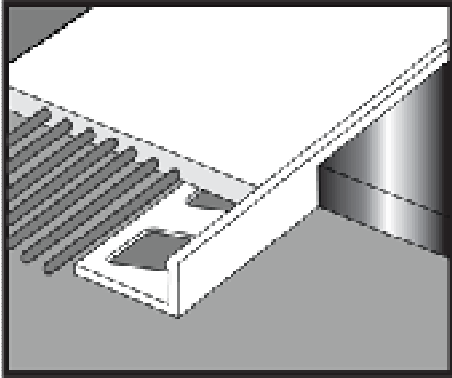

ADHESIVE & GROUT

TOOLS

DRILL BITS & GUIDES

TRIMS

Plastic Square edge available in Ivory & White

Metal Square edge available in chrome & stainless steel effect

Square listello strip available in chrome and stainless steel effect

Round edge available in Ivory & White

Boxtrim available Chrome

Arc listello strip available in chrome

UNDERFLOOR HEATING

The Floor
Warming
Company

Available in 160w/m (floor Warming Mat) or 200w/m (sole Source heating) with options on thermostats and a life time guarantee.

ANCILLARY PRODUCTS

-  **SELF ADHESIVE**
-  **ULTRA THIN**
-  **EASY TO CUT**
-  **EASY TO INSTALL**
-  **TIME SAVING**
-  **READY TO TILE**
-  **COST EFFECTIVE**
-  **MOISTURE RESISTANT**
-  **NO DRILLING**
-  **REDUCES STRESS ON TILED FLOORS**