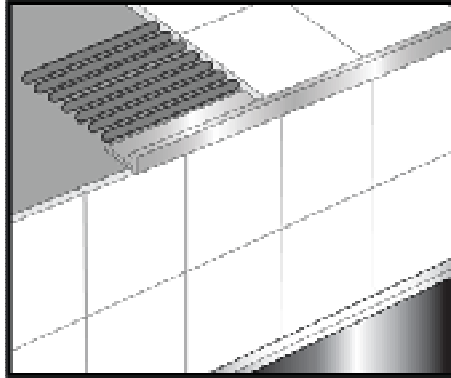

ADHESIVE & GROUT

TOOLS

DRILL BITS & GUIDES

TRIMS

Plastic Square edge available in Ivory & White

Metal Square edge available in chrome & stainless steel effect

Square listello strip available in chrome and stainless steel effect