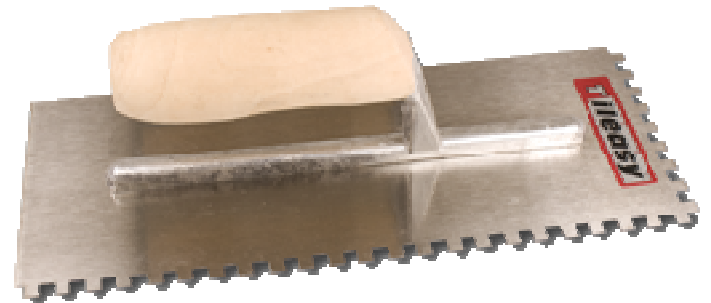

ADHESIVE & GROUT

TOOLS

DRILL BITS & GUIDES

TRIMS

Plastic Square edge available in Ivory & White

Metal Square edge available in chrome & stainless steel effect

Square listello strip available in chrome and stainless steel effect

Round edge available in Ivory & White

Boxtrim available Chrome

Arc listello strip available in chrome

UNDERFLOOR HEATING

The Floor
Warming
Company

Available in 160w/m (floor Warming Mat) or 200w/m (sole Source heating) with options on thermostats and a life time guarantee.

ANCILLARY PRODUCTS

-  **SELF ADHESIVE**
-  **ULTRA THIN**
-  **EASY TO CUT**
-  **EASY TO INSTALL**
-  **TIME SAVING**
-  **READY TO TILE**
-  **COST EFFECTIVE**
-  **MOISTURE RESISTANT**
-  **NO DRILLING**
-  **REDUCES STRESS ON TILED FLOORS**