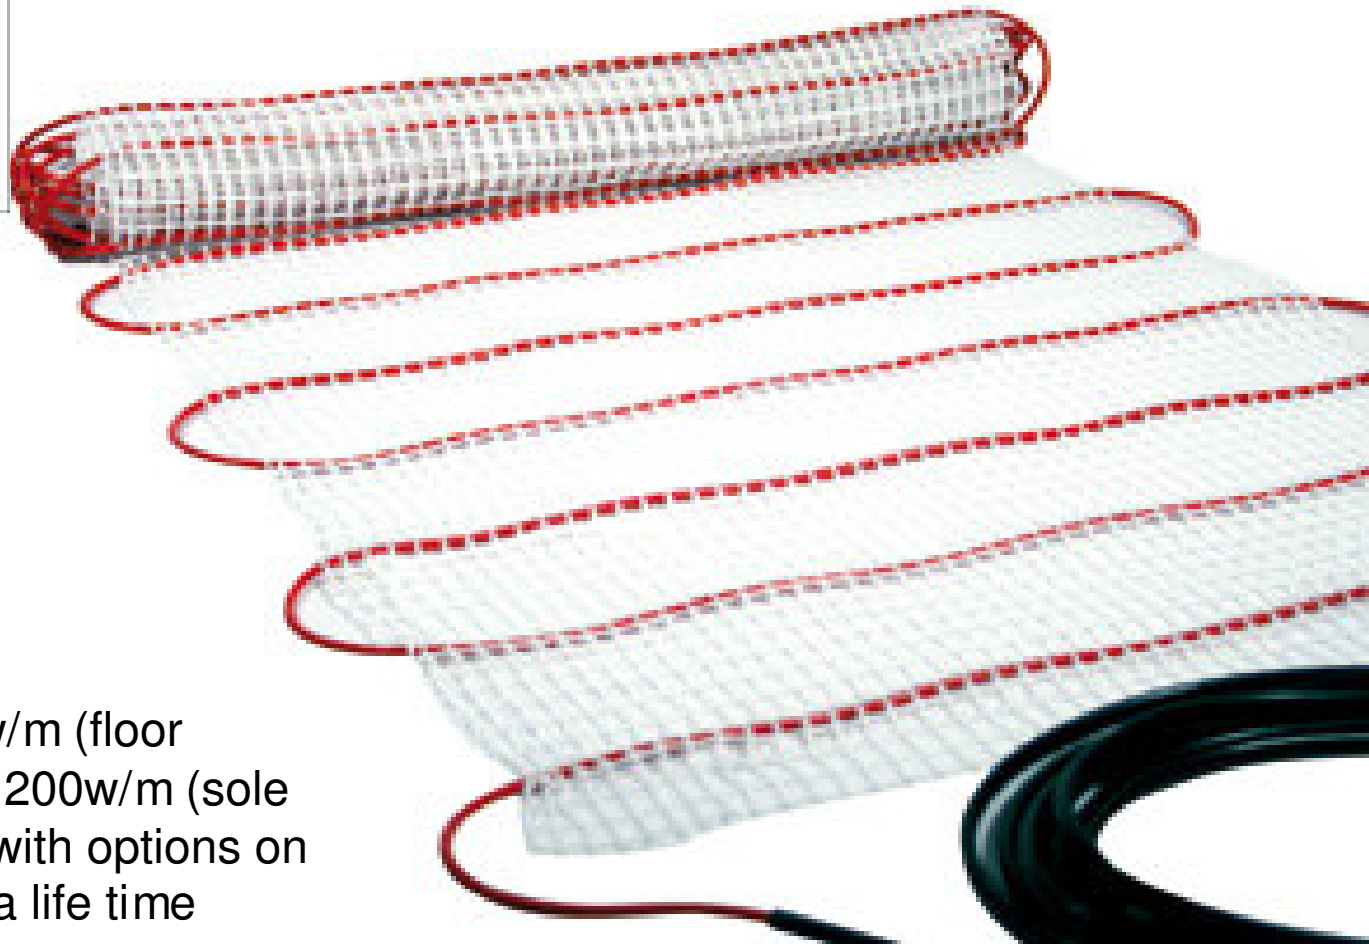

ADHESIVE & GROUT

TOOLS

DRILL BITS & GUIDES

TRIMS

Plastic Square edge available in Ivory & White

Metal Square edge available in chrome & stainless steel effect

Square listello strip available in chrome and stainless steel effect

Round edge available in Ivory & White

Boxtrim available Chrome

Arc listello strip available in chrome

UNDERFLOOR HEATING

The Floor
Warming
Company

Available in 160w/m (floor Warming Mat) or 200w/m (sole Source heating) with options on thermostats and a life time guarantee.

ANCILLARY PRODUCTS

-  **SELF ADHESIVE**
-  **ULTRA THIN**
-  **EASY TO CUT**
-  **EASY TO INSTALL**
-  **TIME SAVING**
-  **READY TO TILE**
-  **COST EFFECTIVE**
-  **MOISTURE RESISTANT**
-  **NO DRILLING**
-  **REDUCES STRESS ON TILED FLOORS**