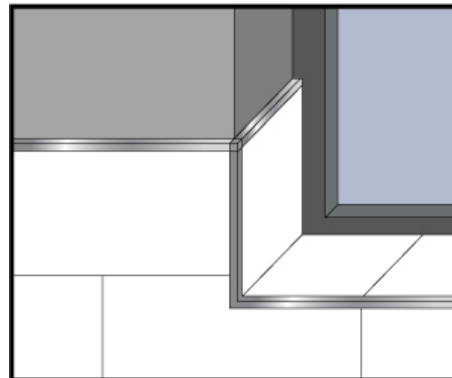

ADHESIVE & GROUT

TOOLS

DRILL BITS & GUIDES

TRIMS

Plastic Square edge available in Ivory & White

Metal Square edge available in chrome & stainless steel effect

Square listello strip available in chrome and stainless steel effect

Round edge available in Ivory & White

Boxtrim available Chrome

Arc listello strip available in chrome

UNDERFLOOR HEATING

The Floor
Warming
Company

Available in 160w/m (floor Warming Mat) or 200w/m (sole Source heating) with options on thermostats and a life time guarantee.