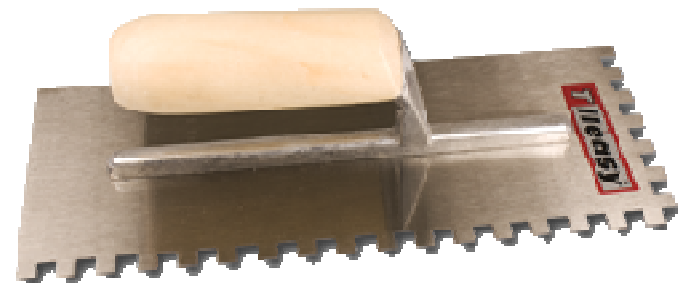

ADHESIVE & GROUT

TOOLS

DRILL BITS & GUIDES

TRIMS

Plastic Square edge available in Ivory & White

Metal Square edge available in chrome & stainless steel effect

Square listello strip available in chrome and stainless steel effect

Round edge available in Ivory & White

Boxtrim available Chrome

Arc listello strip available in chrome

UNDERFLOOR HEATING

The Floor
Warming
Company

Available in 160w/m (floor Warming Mat) or 200w/m (sole Source heating) with options on thermostats and a life time guarantee.

ANCILLARY PRODUCTS

-  **SELF ADHESIVE**
-  **ULTRA THIN**
-  **EASY TO CUT**
-  **EASY TO INSTALL**
-  **TIME SAVING**
-  **READY TO TILE**
-  **COST EFFECTIVE**
-  **MOISTURE RESISTANT**
-  **NO DRILLING**
-  **REDUCES STRESS ON TILED FLOORS**